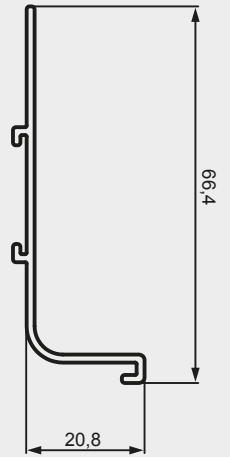

LMG

**SISTEMA PERFILES GOLA
GOLA PROFILES SYSTEM**

www.fabricadoslmg.es

GOLA "L" GOLA "L"

ref.	color
11502250101	PLATA MATE MATT SILVER
11502250105	INOX STAINLESS
11502250201	BLANCO WHITE

GOLA "C" GOLA "C"

ref.	color
11502260101	PLATA MATE MATT SILVER
11502260105	INOX STAINLESS
11502260201	BLANCO WHITE

GOLA BASE GOLA BASE

ref.	color
11502240101	PLATA MATE MATT SILVER
11502240105	INOX STAINLESS
11502240201	BLANCO WHITE

ACCESORIOS ACCESSORIES

ANGULO AMARRE
FITTING ANGLE

ref.
11502390001

TAPA GOLA "C"
GOLA "C" COVER

ref.		
11502330101	PLATA MATE	MATT SILVER
11502330105	INOX	STAINLESS
11502330201	BLANCO	WHITE

TAPA GOLA "L"
GOLA "L" COVER