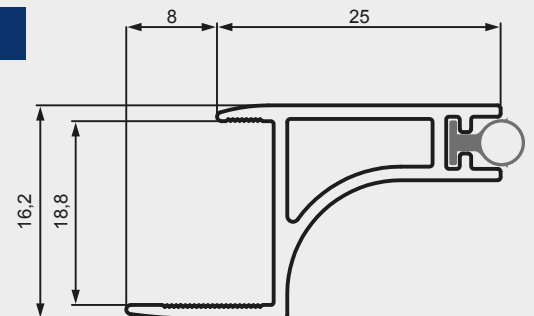

GOLA BASE GOLA BASE