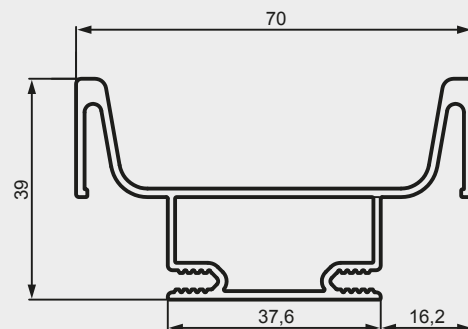

VERTICAL INTERMEDIA
INTERMEDIATE VERTICAL

ref.	color	
11502270101	PLATA MATE	MATT SILVER
11502270105	INOX	STAINLESS
11502270201	BLANCO	WHITE