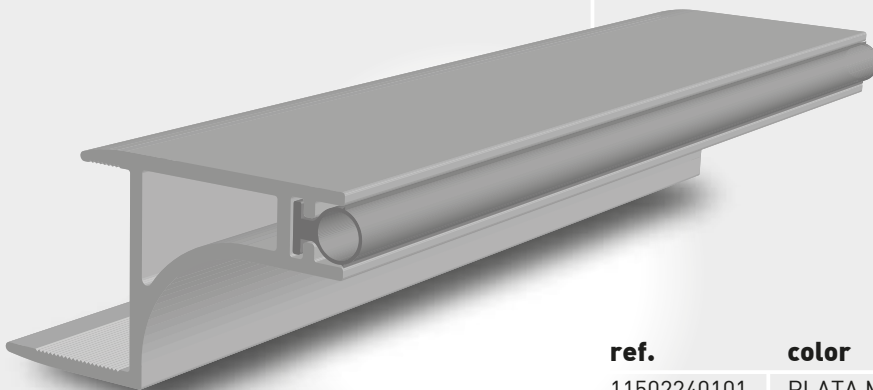

LMG

**SISTEMA PERFILES GOLA
GOLA PROFILES SYSTEM**

www.fabricadoslmg.es

GOLA "L" GOLA "L"

ref.	color
11502250101	PLATA MATE MATT SILVER
11502250105	INOX STAINLESS
11502250201	BLANCO WHITE

GOLA "C" GOLA "C"

ref.	color
11502260101	PLATA MATE MATT SILVER
11502260105	INOX STAINLESS
11502260201	BLANCO WHITE

GOLA BASE GOLA BASE

ref.	color
11502240101	PLATA MATE MATT SILVER
11502240105	INOX STAINLESS
11502240201	BLANCO WHITE

VERTICAL INTERMEDIA
INTERMEDIATE VERTICAL

ref.	color	
11502270101	PLATA MATE	MATT SILVER
11502270105	INOX	STAINLESS
11502270201	BLANCO	WHITE

VERTICAL LATERAL
LATERAL VERTICAL

ref.	color	
11502280101	PLATA MATE	MATT SILVER
11502280105	INOX	STAINLESS
11502280201	BLANCO	WHITE