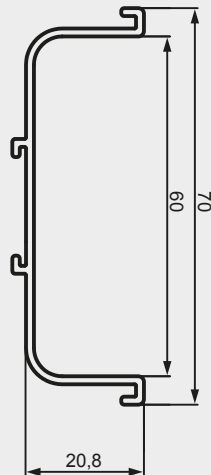

LMG

**SISTEMA PERFILES GOLA
GOLA PROFILES SYSTEM**

www.fabricadoslmg.es

GOLA "L" GOLA "L"

ref.	color
11502250101	PLATA MATE MATT SILVER
11502250105	INOX STAINLESS
11502250201	BLANCO WHITE

GOLA "C" GOLA "C"

ref.	color
11502260101	PLATA MATE MATT SILVER
11502260105	INOX STAINLESS
11502260201	BLANCO WHITE

GOLA BASE GOLA BASE

ref.	color
11502240101	PLATA MATE MATT SILVER
11502240105	INOX STAINLESS
11502240201	BLANCO WHITE

ACCESORIOS ACCESSORIES

ANGULO AMARRE
FITTING ANGLE

ref.
11502390001

TAPA GOLA "C"
GOLA "C" COVER

ref.		
11502330101	PLATA MATE	MATT SILVER
11502330105	INOX	STAINLESS
11502330201	BLANCO	WHITE

TAPA GOLA "L"
GOLA "L" COVER