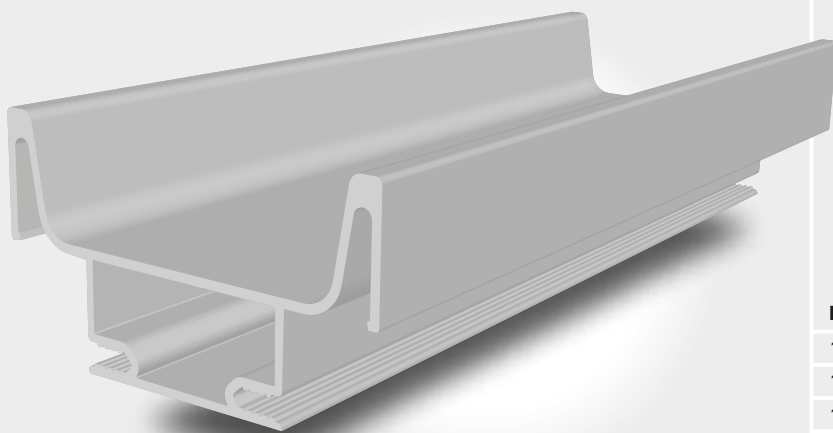

LMG

**SISTEMA PERFILES GOLA
GOLA PROFILES SYSTEM**

www.fabricadoslmg.es

GOLA "L" GOLA "L"

ref.	color
11502250101	PLATA MATE MATT SILVER
11502250105	INOX STAINLESS
11502250201	BLANCO WHITE

GOLA "C" GOLA "C"

ref.	color
11502260101	PLATA MATE MATT SILVER
11502260105	INOX STAINLESS
11502260201	BLANCO WHITE

GOLA BASE GOLA BASE

ref.	color
11502240101	PLATA MATE MATT SILVER
11502240105	INOX STAINLESS
11502240201	BLANCO WHITE

VERTICAL INTERMEDIA
INTERMEDIATE VERTICAL

ref.	color	
11502270101	PLATA MATE	MATT SILVER
11502270105	INOX	STAINLESS
11502270201	BLANCO	WHITE

VERTICAL LATERAL
LATERAL VERTICAL

ref.	color	
11502280101	PLATA MATE	MATT SILVER
11502280105	INOX	STAINLESS
11502280201	BLANCO	WHITE