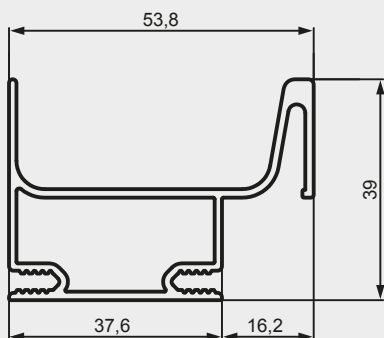

VERTICAL LATERAL
LATERAL VERTICAL

ref.	color	
11502280101	PLATA MATE	MATT SILVER
11502280105	INOX	STAINLESS
11502280201	BLANCO	WHITE

ACCESORIOS ACCESSORIES

ANGULO AMARRE
FITTING ANGLE

ref.
11502390001

TAPA GOLA "C"
GOLA "C" COVER

ref.		
11502330101	PLATA MATE	MATT SILVER
11502330105	INOX	STAINLESS
11502330201	BLANCO	WHITE

TAPA GOLA "L"
GOLA "L" COVER

ref.		
11502310101	PLATA MATE DCHA.	RIGHT SIDE MATT SILVER
11502320101	PLATA MATE IZQ.	LEFT SIDE MATT SILVER
11502310105	INOX DCHA.	RIGHT SIDE STAINLESS
11502320105	INOX IZQ.	LEFT SIDE STAINLESS
11502310201	BLANCO DCHA.	RIGHT SIDE WHITE
11502320201	BLANCO IZQ.	LEFT SIDE WHITE