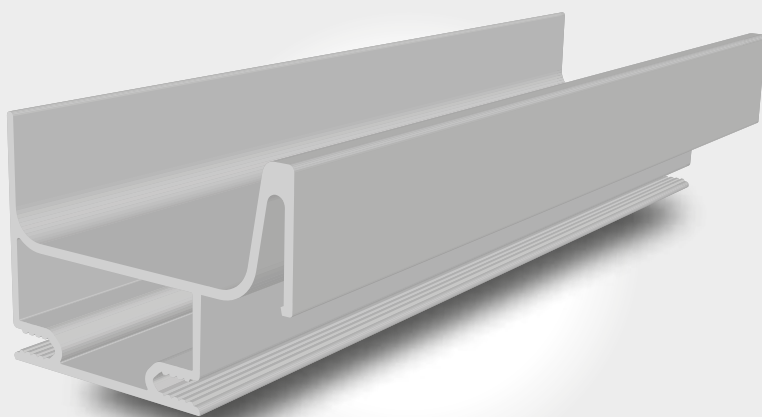

LMG

**SISTEMA PERFILES GOLA
GOLA PROFILES SYSTEM**

www.fabricadoslmg.es

GOLA "L" GOLA "L"

ref.	color
11502250101	PLATA MATE MATT SILVER
11502250105	INOX STAINLESS
11502250201	BLANCO WHITE

GOLA "C" GOLA "C"

ref.	color
11502260101	PLATA MATE MATT SILVER
11502260105	INOX STAINLESS
11502260201	BLANCO WHITE

GOLA BASE GOLA BASE

ref.	color
11502240101	PLATA MATE MATT SILVER
11502240105	INOX STAINLESS
11502240201	BLANCO WHITE

VERTICAL INTERMEDIA
INTERMEDIATE VERTICAL

ref.	color	
11502270101	PLATA MATE	MATT SILVER
11502270105	INOX	STAINLESS
11502270201	BLANCO	WHITE

VERTICAL LATERAL
LATERAL VERTICAL

ref.	color	
11502280101	PLATA MATE	MATT SILVER
11502280105	INOX	STAINLESS
11502280201	BLANCO	WHITE